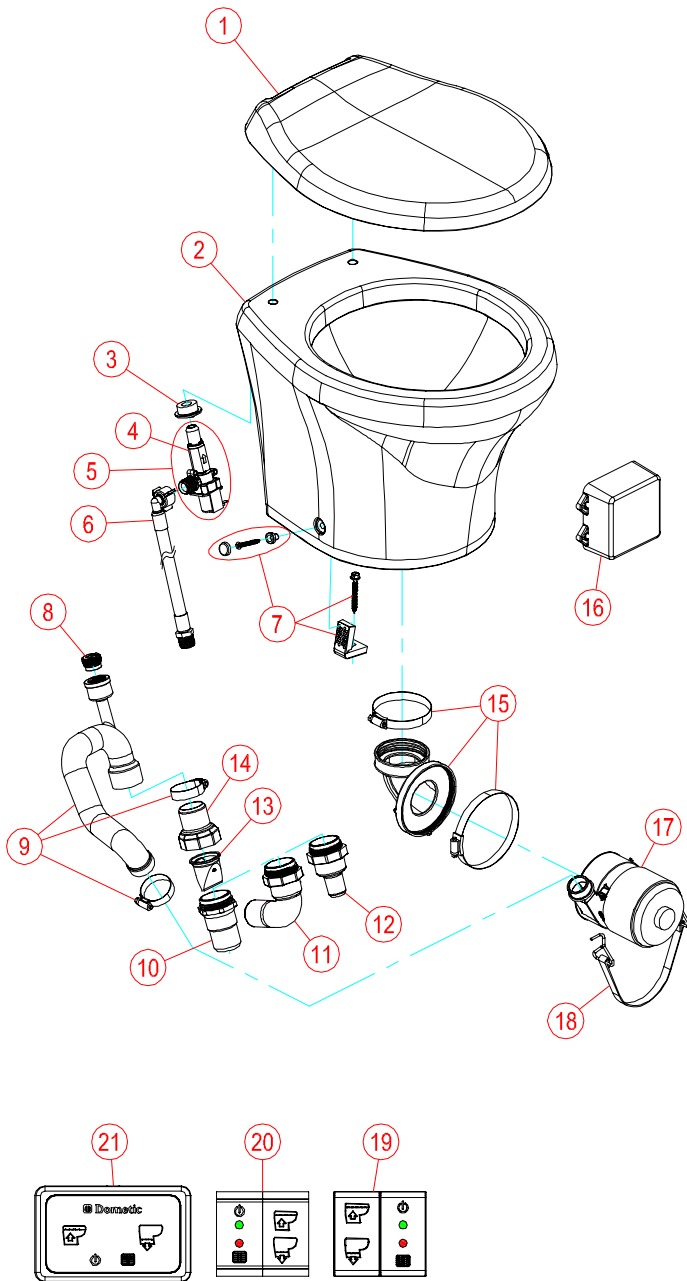

# PARTS LIST: 8900 SHORT SERIES

ITEM	PART NUMBER & DESCRIPTION	
1	385311618	SEAT/COVER SLOW CLOSE - WHITE
	385311383	SEAT/COVER - BONE
	385311694	SEAT/COVER WOOD - WHITE
	385311695	SEAT/COVER WOOD - BONE
2	385880076	8900 SHORT SERIES BOWL KIT - WHITE
	385880077	8900 SHORT SERIES BOWL KIT - BONE
3	385311164	1/2" SEALING GROMMET
4	385880073	CHECKVALVE REPLACEMENT
5	385880074	WATER VALVE KIT - 12VDC
	385880075	WATER VALVE KIT - 24VDC **INCLUDES ITEM 3 & 4.
6	385311547	WATER SUPPLY HOSE REPLACEMENT
7	385311463	BOWL MOUNTING HARDWARE KIT
8	385880080	ANTISIPHON VALVE ASSEMBLY
9	385880065	DISCHARGE TUBE - SHORT SERIES **INCLUDES ITEM 8.
10	385311315	1-1/2" VALVE ADAPTER
11	385880071	1-1/2" VALVE ADAPTER ELBOW
12	385880072	1" VALVE ADAPTER
13	385311620	1-1/2" CHECK VALVE
14	385880070	DISCHARGE TUBE VALVE ADAPTER
15	385880067	BOWL OUTLET ELBOW
16	385880085	CONTROL MODULE 12/24VDC (DBL)
17	385880068	MOTOR/MACERATOR ASSY - 12VDC
	385880069	MOTOR/MACERATOR ASSY - 24VDC
18	385880083	MOTOR/MAC MOUNTING STRAP
19	313600111	FLUSH SWITCH - GEWISS GRAY
20	313600001	FLUSH SWITCH - VIMAR WHITE
	313600002	FLUSH SWITCH - VIMAR GRAY
21	313600021	DOMETIC TOUCHPAD FLUSH SWITCH - WHITE
	313600022	DOMETIC TOUCHPAD FLUSH SWITCH - BLACK
NOT SHOWN	385880082	DOMETIC TOUCHPAD FLUSH SWITCH CABLE
NOT SHOWN	385880081	VIMAR/GEWISS FLUSH SWITCH WIRE HARNESS