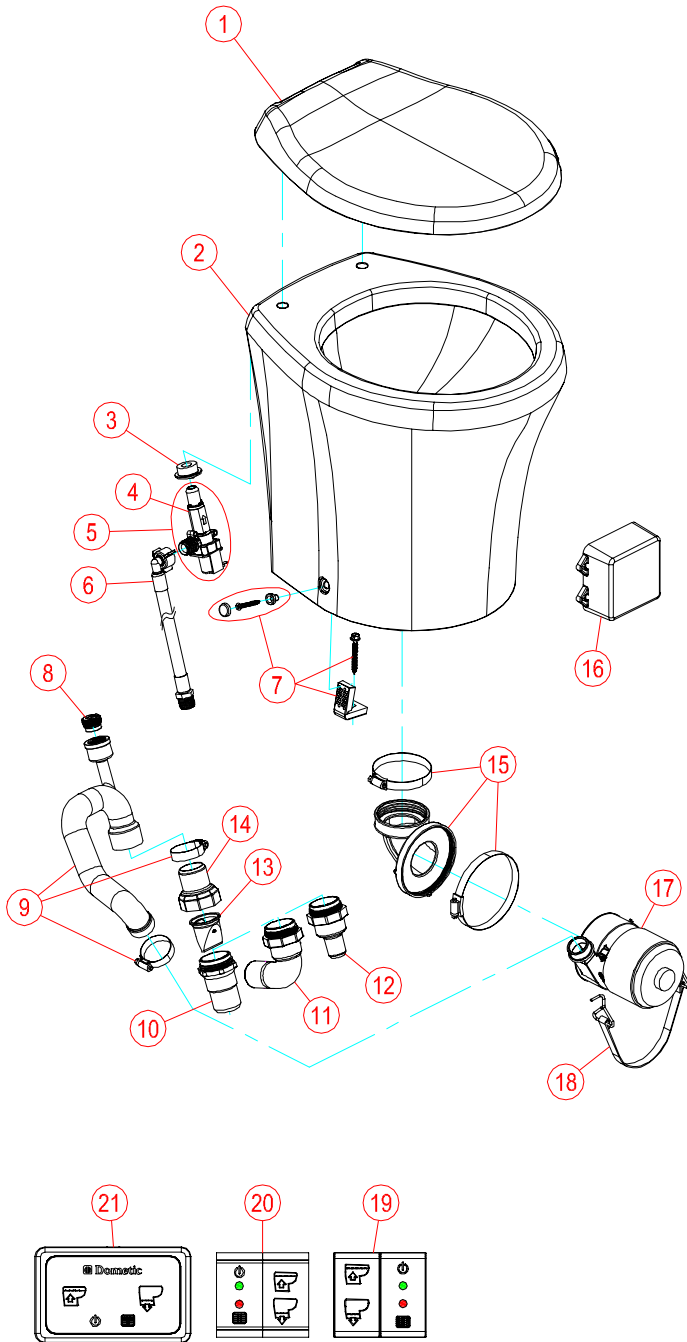

PARTS LIST: 8900 TALL SERIES

ITEM	PART NUMBER & DESCRIPTION	
1	385311618	SEAT/COVER SLOW CLOSE - WHITE
	385311383	SEAT/COVER - BONE
	385311694	SEAT/COVER WOOD - WHITE
	385311695	SEAT/COVER WOOD - BONE
2	385880078	8900 TALL SERIES BOWL KIT - WHITE
	385880079	8900 TALL SERIES BOWL KIT - BONE
3	385311164	1/2" SEALING GROMMET
4	385880073	CHECKVALVE REPLACEMENT
	385880074	WATER VALVE KIT - 12VDC
	385880075	WATER VALVE KIT - 24VDC **INCLUDES ITEM 3 & 4.
6	385311547	WATER SUPPLY HOSE REPLACEMENT
7	385311463	BOWL MOUNTING HARDWARE KIT
8	385880080	ANTISIPHON VALVE ASSEMBLY
9	385311778	DISCHARGE TUBE - TALL SERIES
		**INCLUDES ITEM 8.
10	385311315	1-1/2" VALVE ADAPTER
11	385880071	1-1/2" VALVE ADAPTER ELBOW
12	385880072	1" VALVE ADAPTER
13	385311620	1-1/2" CHECK VALVE
14	385880070	DISCHARGE TUBE VALVE ADAPTER
15	385880067	BOWL OUTLET ELBOW
16	385880085	CONTROL MODULE 12/24VDC (DBL)
17	385880068	MOTOR/MACERATOR ASSY - 12VDC
	385880069	MOTOR/MACERATOR ASSY - 24VDC
18	385880083	MOTOR/MAC MOUNTING STRAP
19	313600111	FLUSH SWITCH - GEWISS GRAY
20	313600001	FLUSH SWITCH - VIMAR WHITE
	313600002	FLUSH SWITCH - VIMAR GRAY
21	313600021	DOMETIC TOUCHPAD FLUSH SWITCH - WHITE
	313600022	DOMETIC TOUCHPAD FLUSH SWITCH - BLACK
NOT SHOWN	385880082	DOMETIC TOUCHPAD FLUSH SWITCH CABLE
NOT SHOWN	385880081	VIMAR/GEWISS FLUSH SWITCH WIRE HARNESS