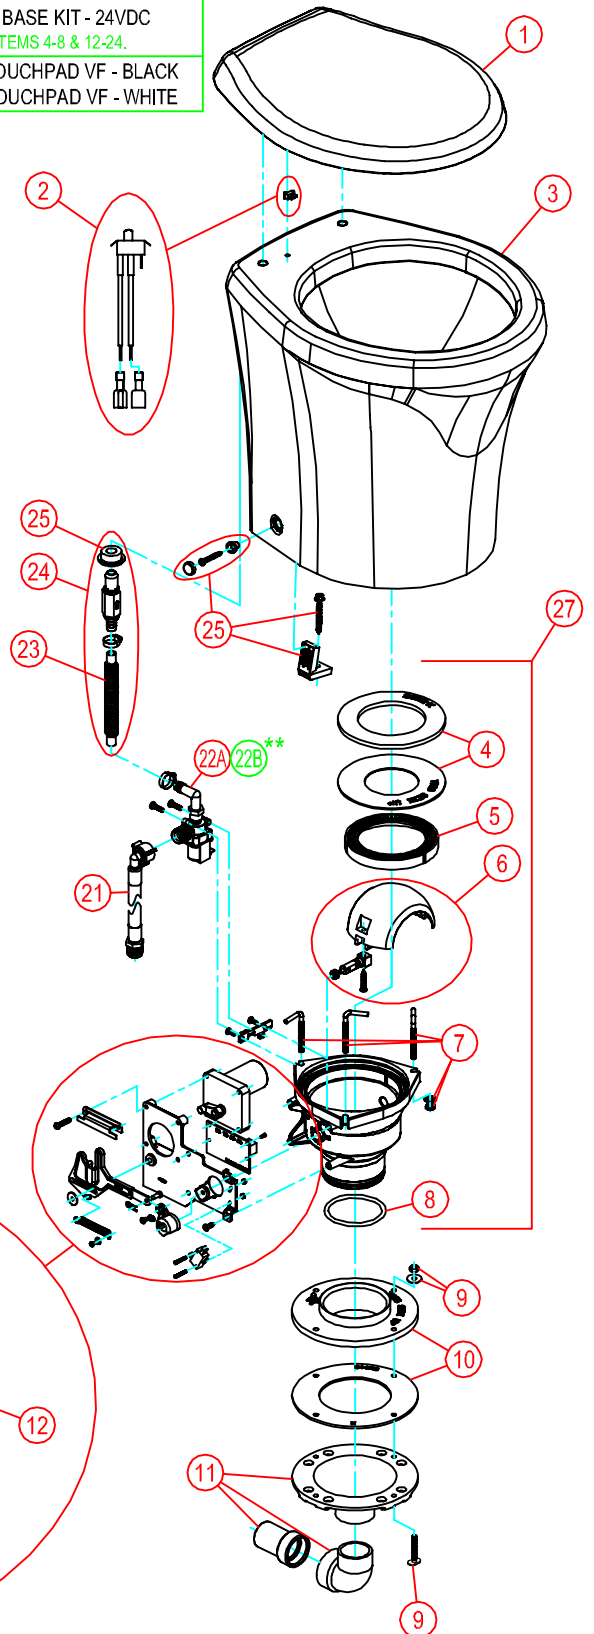

PARTS LIST: 4809 MODEL SERIES

ITEM	PART NUMBER & DESCRIPTION		PART NUMBER & DESCRIPTION
		26	385311463 BOWL MOUNTING HARDWARE KIT
1	385311618 SEAT/COVER SLOW-CLOSE - WHITE 385311619 SEAT/COVER SLOW-CLOSE - BONE	27	385311397 '09 PLUG-IN BASE KIT - 12VDC 385311398 '09 PLUG-IN BASE KIT - 24VDC **INCLUDES ITEMS 4-8 & 12-24.
2	385311691 SERVICE SWITCH REPLACEMENT	28	313400021 DOMETIC TOUCHPAD VF - BLACK 313400022 DOMETIC TOUCHPAD VF - WHITE
3	385311380 4800 TALL BOWL KIT - WHITE 385311381 4800 TALL BOWL KIT - BONE		
4	385311009 FLUSH BALL SEAL REPL KIT **INCLUDES ITEMS 7.		
5	385311292 BASE FLUSH BALL RING KIT		
6	385310969 FLUSH BALL/SHAFT REPL KIT		
7	385311011 BASE TO BOWL MOUNTING HARDWARE		
8	385311294 BASE O'RING REPL KIT		
9	385310064 FLOOR FLANGE MOUNTING HARDWARE		
10	385311013 FLOOR FLANGE ADAPTER KIT **INCLUDES ITEMS 9.		
11	385318864 VF FUNNEL KIT **INCLUDES ITEMS 9.		
12	385311690 CONTROL MODULE		
13	385311394 FLUSH MECHANISM w/MTG BRACKET **INCLUDES ITEMS 14, 15, 16, 17, 18.		
14	385311673 FLUSH ACTUATION SWITCH		
15	385311296 FLUSH BALL CAM REPL KIT		
16	385311393 FLUSH MECHANISM RETURN SPRING		
17	385311392 FLUSH MECHANISM LINKAGE		
18	385311429 FLUSH LINKAGE GUIDE BRACKET		
19	385311299 MOTOR DRIVE ARM REPL KIT		
20	385311300 MOTOR REPLACEMENT KIT - 12VDC 385311390 MOTOR REPLACEMENT KIT - 24VDC **INCLUDES ITEM 19.		
21	385311547 WATER SUPPLY HOSE		
22A	385311545 WATER VALVE KIT - 12VDC 385311546 WATER VALVE KIT - 24VDC		
22B**	385311709 RETROFIT WATER VALVE KIT - 12VDC 385311710 RETROFIT WATER VALVE KIT - 24VDC **INCLUDES MOUNTING BRACKET. **FOR 2009 & OLDER MODEL TOILETS.		
23	385311869 CORRUGATED SUPPLY HOSE		
24	385311384 CHECK VALVE w/HOSE **INCLUDES ITEM 23 & 25.		
25	385311164 1/2" SEALING GROMMET		