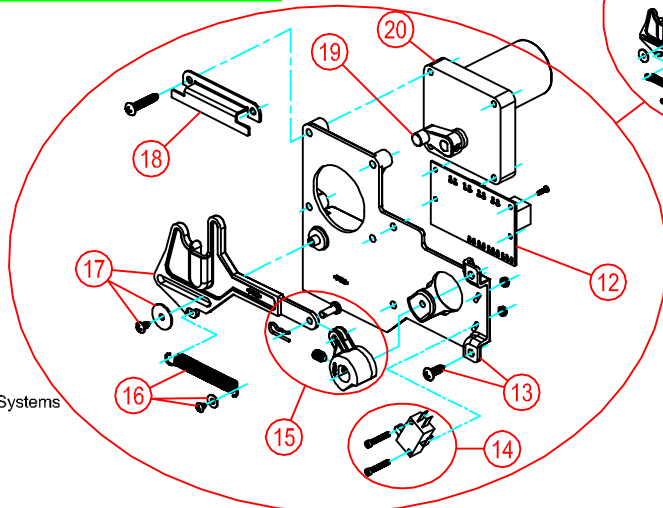

PARTS LIST: 4809 MODEL SERIES

ITEM	PART NUMBER & DESCRIPTION		PART NUMBER & DESCRIPTION
		26	385311463 BOWL MOUNTING HARDWARE KIT
1	385311618 SEAT/COVER SLOW-CLOSE - WHITE 385311619 SEAT/COVER SLOW-CLOSE - BONE	27	385311397 '09 PLUG-IN BASE KIT - 12VDC 385311398 '09 PLUG-IN BASE KIT - 24VDC **INCLUDES ITEMS 4-8 & 12-24.
2	385311691 SERVICE SWITCH REPLACEMENT	28	313400021 DOMETIC TOUCHPAD VF - BLACK 313400022 DOMETIC TOUCHPAD VF - WHITE
3	385311380 4800 TALL BOWL KIT - WHITE 385311381 4800 TALL BOWL KIT - BONE		
4	385311009 FLUSH BALL SEAL REPL KIT **INCLUDES ITEMS 7.		
5	385311292 BASE FLUSH BALL RING KIT		
6	385310969 FLUSH BALL/SHAFT REPL KIT		
7	385311011 BASE TO BOWL MOUNTING HARDWARE		
8	385311294 BASE O'RING REPL KIT		
9	385310064 FLOOR FLANGE MOUNTING HARDWARE		
10	385311013 FLOOR FLANGE ADAPTER KIT **INCLUDES ITEMS 9.		
11	385318864 VF FUNNEL KIT **INCLUDES ITEMS 9.		
12	385311690 CONTROL MODULE		
13	385311394 FLUSH MECHANISM w/MTG BRACKET **INCLUDES ITEMS 14, 15, 16, 17, 18.		
14	385311673 FLUSH ACTUATION SWITCH		
15	385311296 FLUSH BALL CAM REPL KIT		
16	385311393 FLUSH MECHANISM RETURN SPRING		
17	385311392 FLUSH MECHANISM LINKAGE		
18	385311429 FLUSH LINKAGE GUIDE BRACKET		
19	385311299 MOTOR DRIVE ARM REPL KIT		
20	385311300 MOTOR REPLACEMENT KIT - 12VDC 385311390 MOTOR REPLACEMENT KIT - 24VDC **INCLUDES ITEM 19.		
21	385311547 WATER SUPPLY HOSE		
22A	385311545 WATER VALVE KIT - 12VDC 385311546 WATER VALVE KIT - 24VDC		
22B**	385311709 RETROFIT WATER VALVE KIT - 12VDC 385311710 RETROFIT WATER VALVE KIT - 24VDC **INCLUDES MOUNTING BRACKET. **FOR 2009 & OLDER MODEL TOILETS.		
23	385311869 CORRUGATED SUPPLY HOSE		
24	385311384 CHECK VALVE w/HOSE **INCLUDES ITEM 23 & 25.		
25	385311164 1/2" SEALING GROMMET		

28